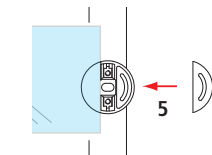

Technical Features and configuration

1. 1 Structure in stainless steel AISI 304 or AISI 316 according to the requirements of use.
2. 2 The circular "Da Vinci" support can be rotated in any position leaving ample freedom of installation and use.
3. 3 The interchangeable anchor makes it possible to adapt it to any structure.
4. 4 On request some elements can be customized in color.
5. 5 The side closure allows you to turn it into a single-glazed support.