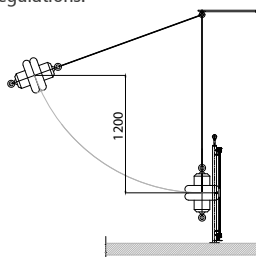

General Characteristics

The Designets are the most futuristic railing systems of the IAM Design division. Ideal for innovative and revolutionary architectures with this system being characterized by trend setting wire mesh. This element, a product used almost exclusively in the industrial field, reinvented in an architectural style, is able to satisfy the most refined aesthetic tastes.

Available in both soft cloth and rigid mesh versions.

Tested according to European regulations.