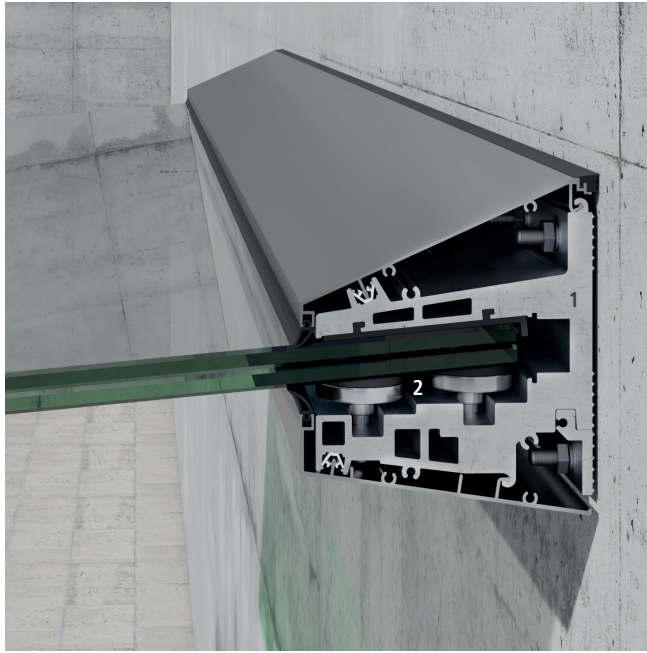

## General Characteristics

The new SMARTGLASS canopy signed by IAM Design is an elegant and discreet product, thanks to the invisible fixing to be carried out in the lower part of the structure through the use of flat supports and screws.

Compared to the classic canopies, it does not provide tie rods and for this reason the design is much more minimal and suitable for contemporary architecture.